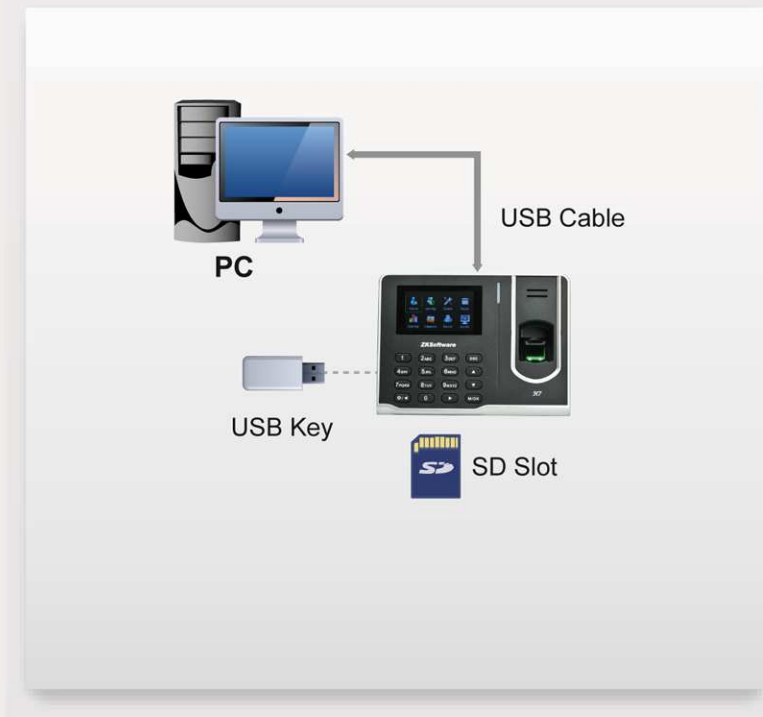

# H7 SSR Fingerprint Time Clock

## Introduction

H7, with SSR report (Self-Service-Recorder) stored in the time clock, it is the best choice for small chain stores. You can redact the employees' information and arrange shifts simply and easily in Excel format. Via USB disk or SD card, complex wire connection and IP setting can be avoided. It has been designed with ergonomics structure, extremely thin and slim. 3 inches TFT can display more information vividly, including fingerprint image quality and verification result etc.

## Features:

- \* Color TFT screen with GUI Interface for ease of use
- \* Built-in latest Fingerprint algorithm V10.0
- \* Built-in SSR attendance report
- \* Support Office Excel Software, Openoffice.org, LibreOffice
- \* Multi Languages
- \* Built-in USB port and SD socket allow manual SSR report transfer
- \* Function Keys to select the IN or OUT status of the punches
- \* Real-time 1-touch data backup

## Specifications:

Display	3 inches TFT Screen
Fingerprint Capacity	500
Transaction Capacity	50,000
Communication	SD Card, USB-Host, USB-Client
Standard Functions	Scheduled-bell, SMS, Work Code, DLST, SSR Report, Self-Service Query, Automatic Status Switch , T9 Input, 9 Digit User ID
Power Supply	5V DC 2A
Operating Temperature	0 ℃ - 45 ℃
Operating Humidity	20% - 80%
Dimension(W×H×D)	185X140X30 mm